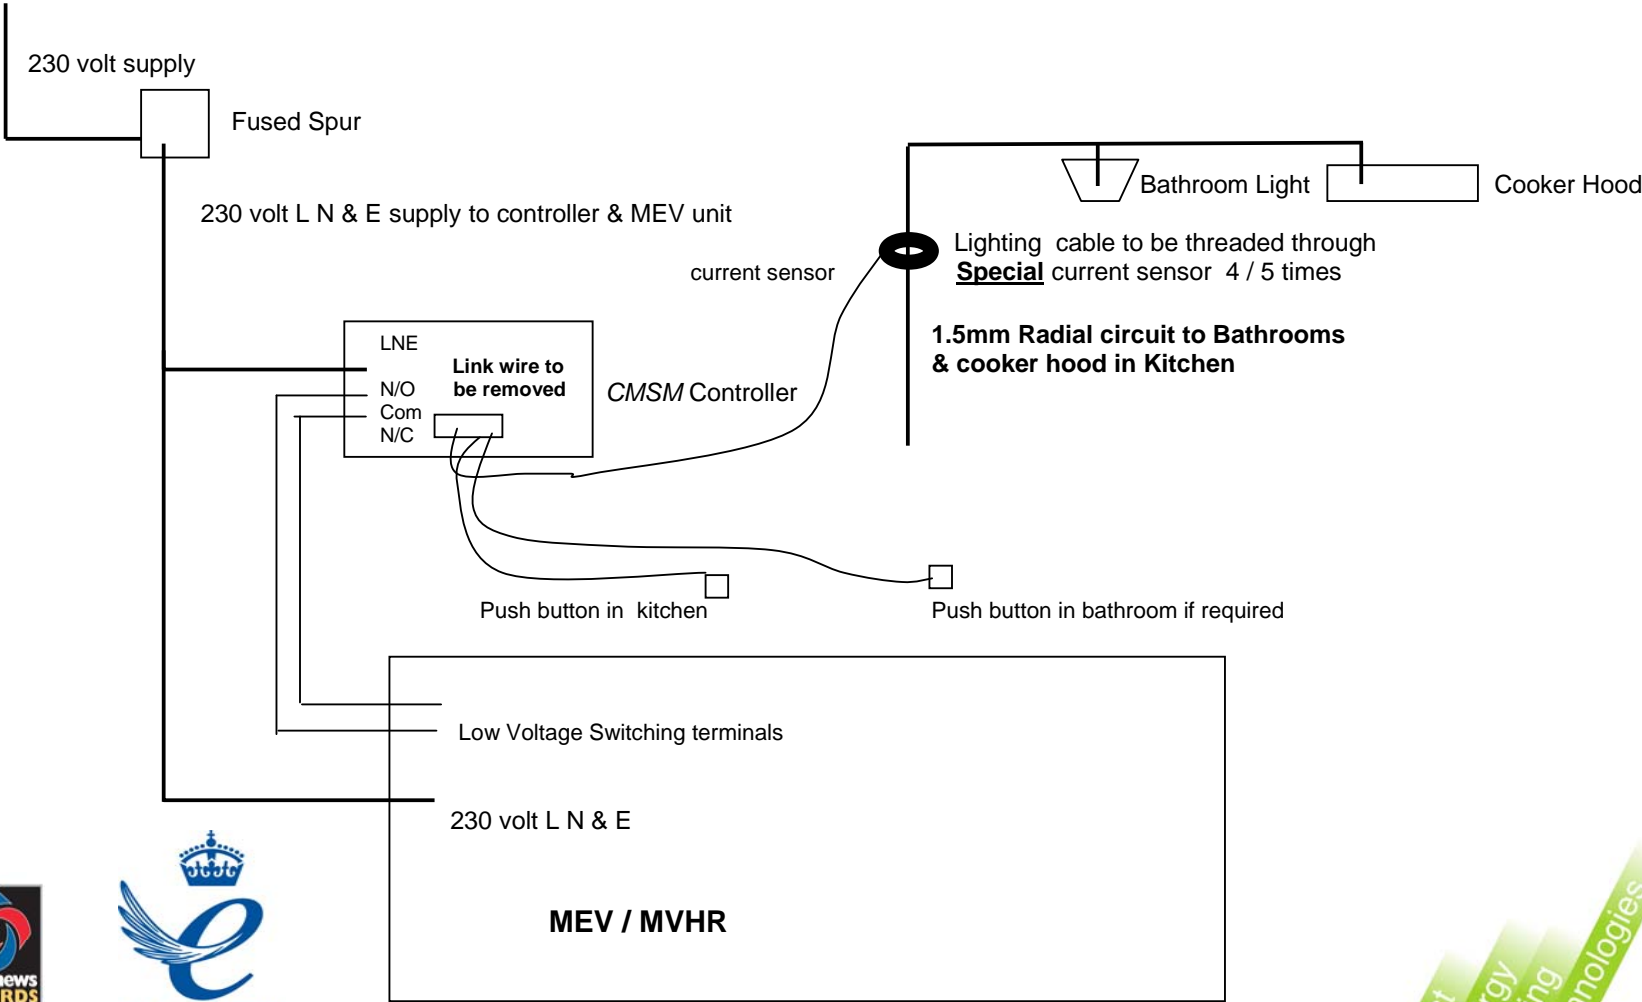

**TYPICAL ARRANGEMENT OF *CMSM* CONTROLLING MEV & MVHR INCORPORATING SELV SWITCHING**

For Further Details Please Contact:

WEST ENERGY SAVING TECHNOLOGIES & W.P.M.S. Ltd  
 Tel 0115 9222940 Fax 0115 9250222 Web Site [www.westenergy.co.uk](http://www.westenergy.co.uk)